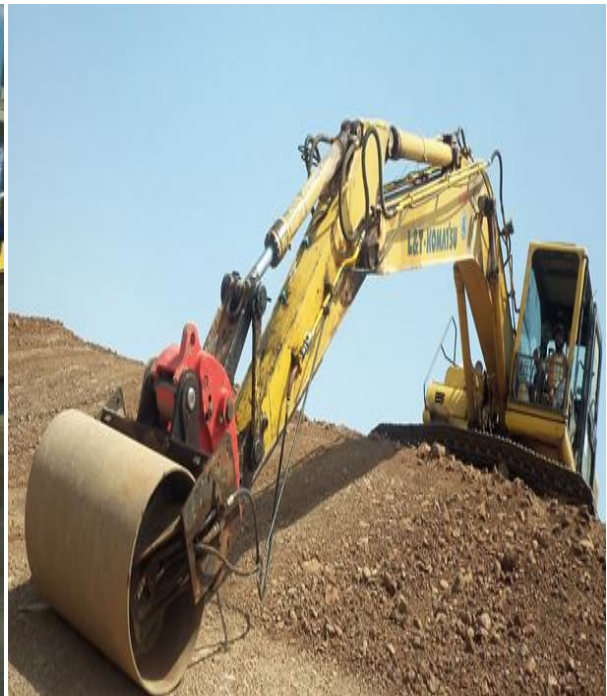

Vibrating Compactor – Excavator