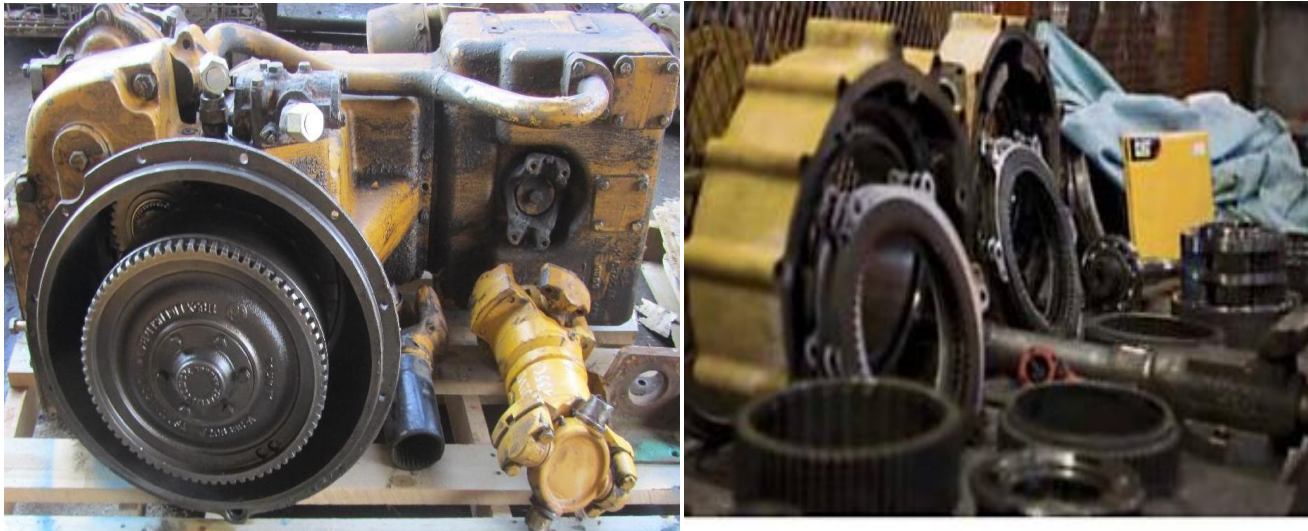

## Service - HYDRAULIC COMPONENTS , TRANSMISSIONS AND AXLES

We have a vast service network to serve our customers. We offer expanded parts & service by factory trained service technicians. Our service department is totally equipped to minimize the breakdown hours for our customers machines 24/7.

We cater Servicing & Rehabilitation of all types of Material handling construction and earth moving Equipments like Forklift Trucks, Roach Trucks, Reach Stackers, Slew Cranes, Crawler, Cranes, Tower Cranes, Excavators, Motor Graders, Wheel Loaders, Vibratory Dozzer Compactors etc..., We will be providing overhauling of transmissions, Axles Hydraulics and structural works as well as complete Rehabilitation of these machines etc...

### HYDRAULIC COMPONENT SERVICE –

Pumps, Motors , Cylinders, Value bank and Turning joints services....

## TRANSMISSION AND AXLE SERVICE –

Automatic Transmission Parts and Services (Sakthi Enterprises.) Specialist in repairing and reconditioning of Power Shift Transmissions / Gearbox of all make and model like ZF, Allison, Komatsu, CAT fitted with Loader, Dumpers, Dozer, Bus & Truck and mobile Hydraulic Cylinders.