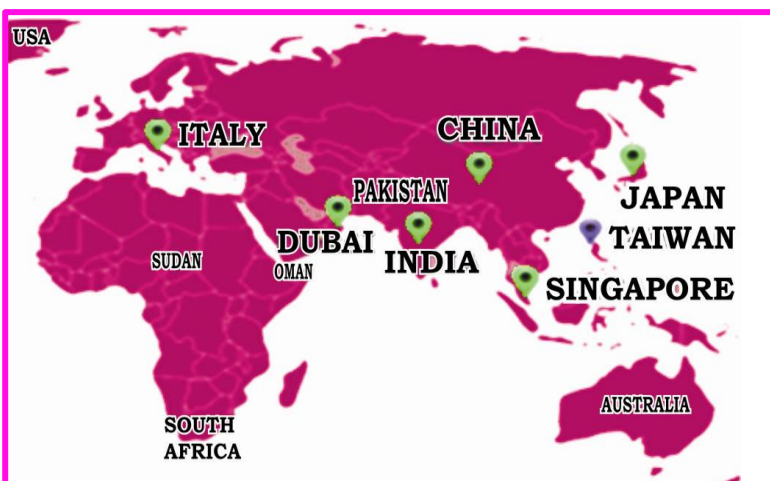

**Reg Address : 38/38, Anna Main Road,
Thirumullaivoyal, Chennai – 600 062.
H.O. No.66, CTH Road, MM Complex,
Thirumullaivoyal, Chennai – 600 062.
Workshop : Plot No.2, Balaji Nagar,
Ambattur, O.T., Chennai – 600 053.
Contact No. 044-42832001
Mobile : 9962223592, 06, 52, 08, 02
Email : admin@sakthienterprises.org.in
customercare@sakthienterprises.org.in
Website : sakthienterprises.org.in
Face Book : sakthi hydraulics
YouTube : sakthi hydraulics
CUSTOMER CARE : 9962223506. 044-42832001**